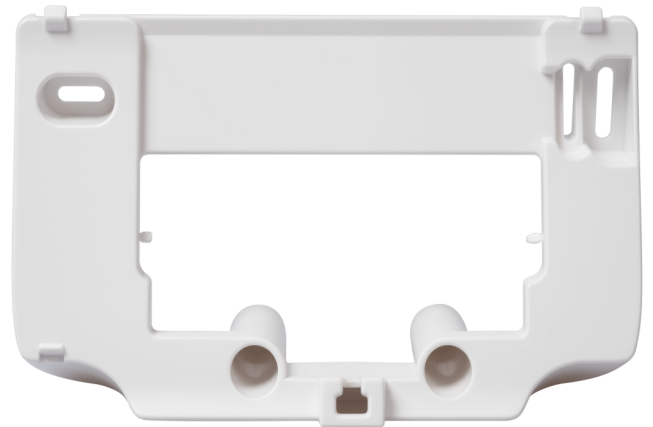

# ZW-MB01

ZeroWire enclined mounting bracket

## ZeroWire enclined mounting bracket